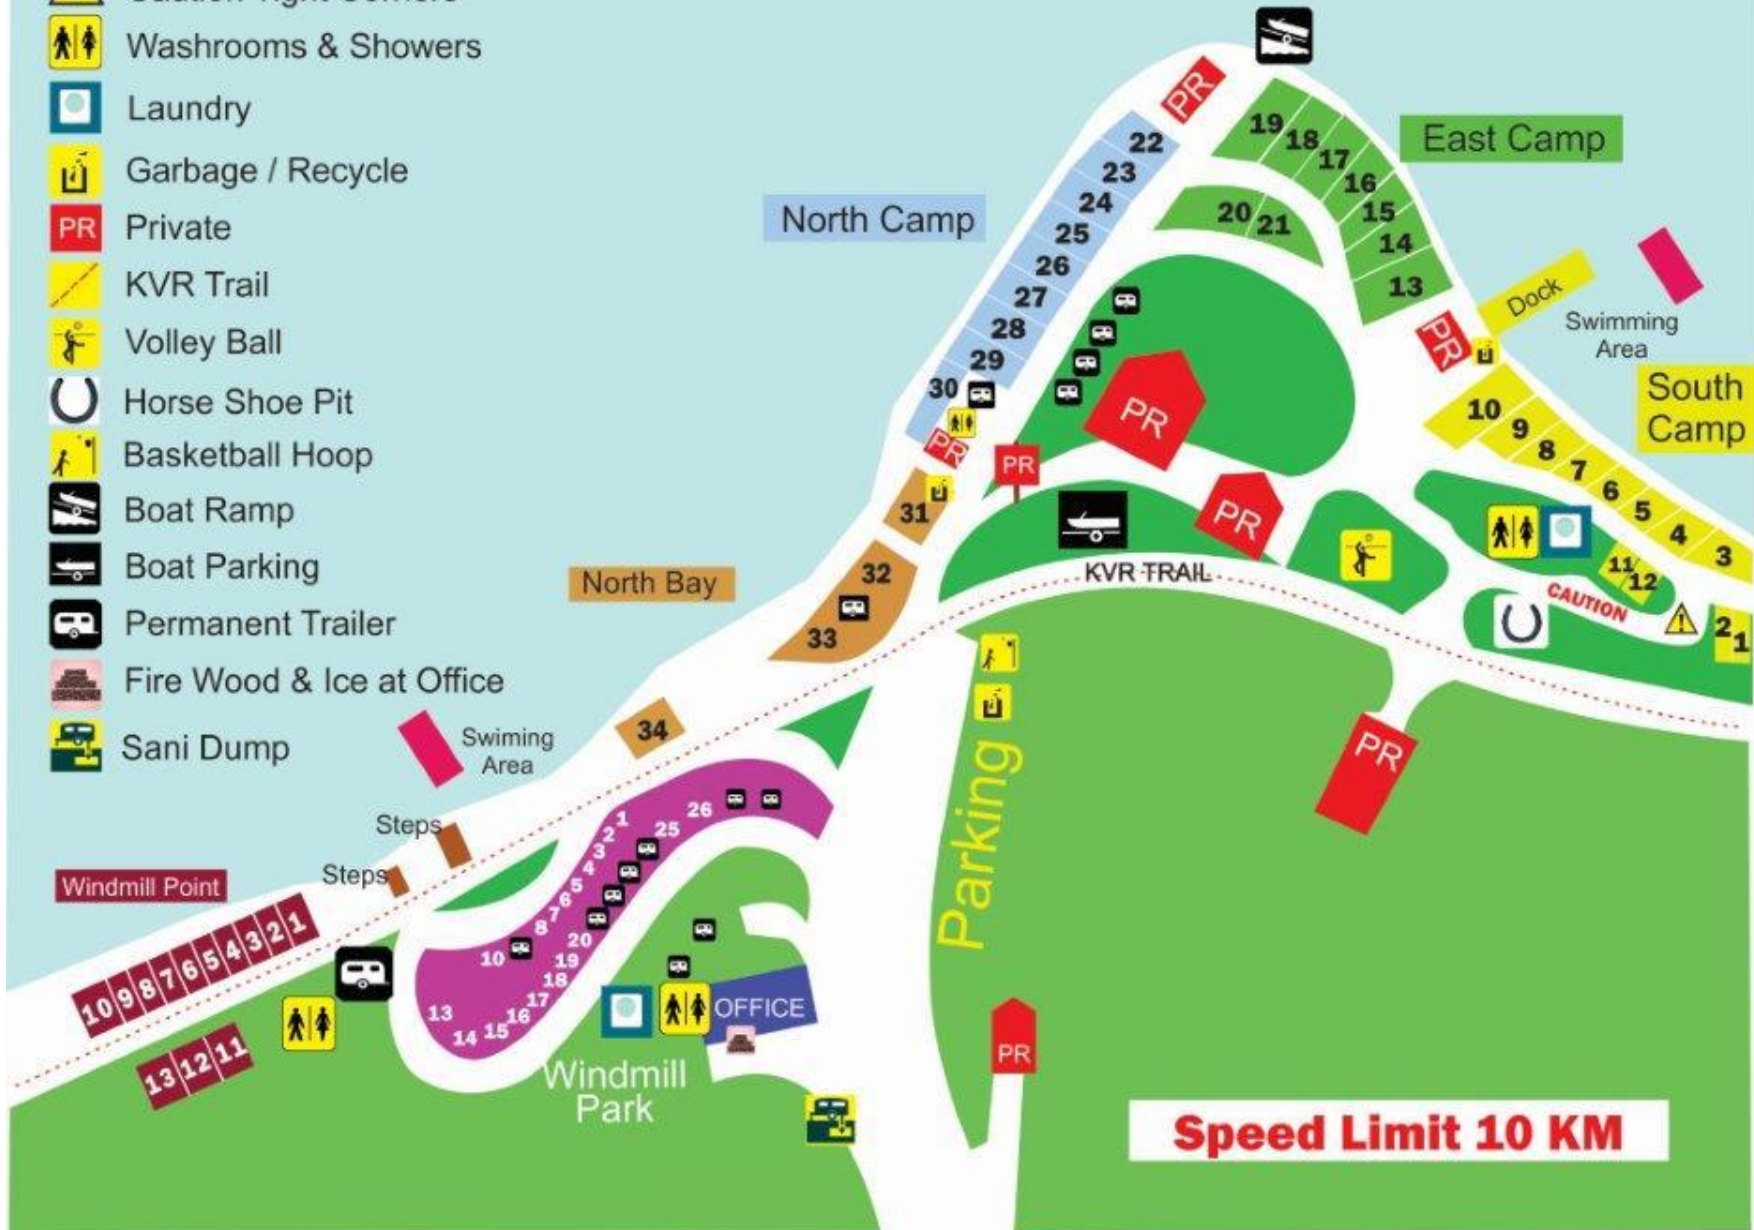

Welcome to Banbury Green

-  Caution Tight Corners
-  Washrooms & Showers
-  Laundry
-  Garbage / Recycle
-  Private
-  KVR Trail
-  Volley Ball
-  Horse Shoe Pit
-  Basketball Hoop
-  Boat Ramp
-  Boat Parking
-  Permanent Trailer
-  Fire Wood & Ice at Office
-  Sani Dump

Speed Limit 10 KM